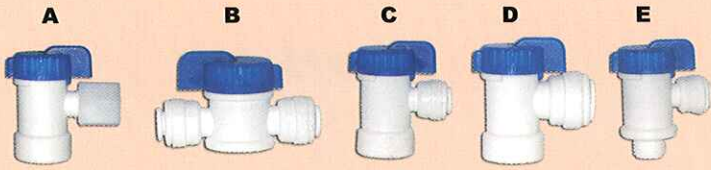

Faucet Connector Series

Product Code	Product	Tube O.D	UNF Thread	BSP Thread	A/MM
P-CN-4FC4-Z	4FC4	1/4"	7/16"	-	17.5
P-CN-4FC6-Z	4FC6	1/4"	7/16"	-	20.5
P-CN-6FC4-Z	6FC4	3/8"	7/16"	-	17.5
P-CN-6FC6-Z	6FC6	3/8"	7/16"	-	20.5
P-CN-4FC7-Z	4FC7	1/4"	-	1/2"	
P-CN-6FC7-Z	6FC7	3/8"	-	1/2"	

Union Tee Series

Product Code	Product	Tube In	Tube Out	Tube Out
P-CN-4UT44-Z	4UT44	1/4"	1/4"	1/4"
P-CN-6UT46-Z	6UT46	3/8"	1/4"	3/8"
P-CN-6UT66-Z	6UT66	3/8"	3/8"	3/8"
P-CN-8UT88-Z	8UT88	1/2"	1/2"	1/2"

No.	Product Code	Product
A	P-CN-4SHE4-Z	4SHE4 Stem To House Elbow
B	PI-02-2	Connector Insert

Product Code	Product
P-CN-JG1544-Z	Twin Connector 1/4"
P-CN-JG1566-Z	Twin Connector 3/8"

Product Code	Product	Tube In
P-CN-KNIFE-1	KNIFE-1	1/4"
P-CN-KNIFE-2	KNIFE-2	3/8"
P-CN-KNIFE-3	KNIFE-3	1/2"

Product Code	Product	Tube In
P-CL-EZ 1	EZ 1	1/4"
P-CL-EZ 2	EZ 2	3/8"
P-CL-EZ 3	EZ 3	1/2"

EZ Ball Valve

No.	Product Code	Product	NPTF Thread	Tube O.D
A	P-VA-BV100-E	Ball Valve - BV 100	1/4"	1/4"
B	P-VA-BV101-E	EZ Ball Valve - BV 101	1/4"	1/4"
C	P-VA-BV102-E	EZ Ball Valve - BV 102	1/4"	1/4"
D	P-VA-BV103-E	EZ Ball Valve - BV 103	1/4"	3/8"
E	P-VA-BV104-E	EZ Ball Valve - BV 104	1/4"	1/4"